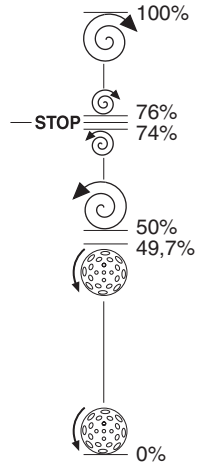

CHANNEL	EFFECT
1	DOME ROTATION
2	DIMMER / STOPPER / STROBE

• DOME ROTATION - channel 1

BIT	%	EFFECT
255	100	FAST ROTATION (60 rpm)
194	76.0	SLOW ROTATION
189	74.0	STOP SLOW ROTATION
128	50.0	FAST ROTATION
127	49.7	ANTI-CLOCKWISE THROUGH 360°
0	0	

• DIMMER / STOPPER / STROBE - channel 2

BIT	%	EFFECT
243 - 255	95.0 - 100	OPEN
242	94.7	FAST STROBE (4 flash/sec)
141	55.0	SLOW STROBE (1 flash/4 sec)
128 - 140	50.0 - 54.7	OPEN
0	0.0	CLOSED